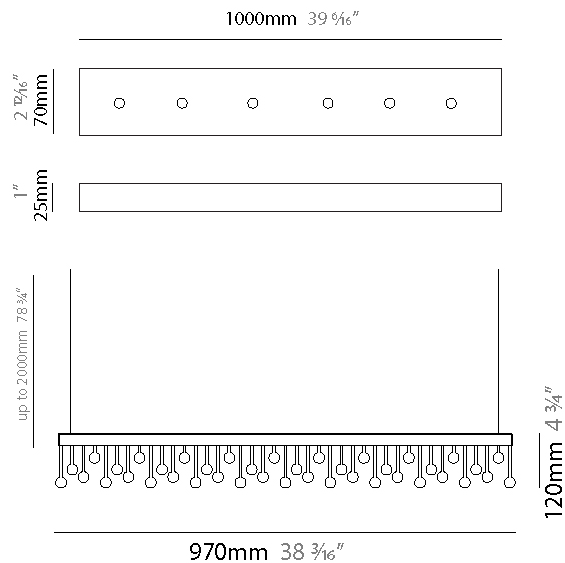

MELODY SUSPENSION

D101737

base number

1. To build a product code in our configurator select the specify button on the base model # product page
2. To build a manual product code on this datasheet choose from the options listed below in blue font and add the suffix to the base model #

GENERAL

Series: Melody
Brand: Quasar
Division: Design
Mounting Type: Suspension
Mounting Location: Ceiling
Subcategory: Pendant

PHYSICAL

Shape: Rectangle
Length (mm): 970
Length (in): 38 ⁷/₁₆
Width (mm): 20
Width (in): 13/16
Height (mm): 120
Height (in): 4 ³/₄
Max. Overall Height (mm): 2120
Max. Overall Height (in): 82 ¹¹/₁₆
Light Distribution: Direct
Fixture Material: Metal
Cable Details: 2000mm Cable

ELECTRICAL

Lamp Type: LED
Total Output Wattage (W): 13
Dimming: 0-10V Dimming / Phase Dimming (120Vac Only)
Driver Included: Yes
Driver Location: Integrated
Driver Type: Constant Voltage - Universal - Phase dimming @120Vac only
Driver Class: Class 2
Input Voltage (V): 120 - 277
Output Voltage (V): 24
Upon Request: (Not included - see components) Remote: 0-10Vdc dimming / (Included) Integral: Phase dimming @120Vac only / Non-dimming 277Vac

LED

Color Temperature (°K): 2700
Max. Delivered Lumen (lm): 632
CRI: >90 CRI
Lamp Life (hrs): 50000

OPTICAL

RATINGS AND CERTIFICATIONS

Certified By: Certified for North American Standards
IP rating: IP20

PROJECT	
TYPE	
SPECIFIER	
QUANTITY	
DATE