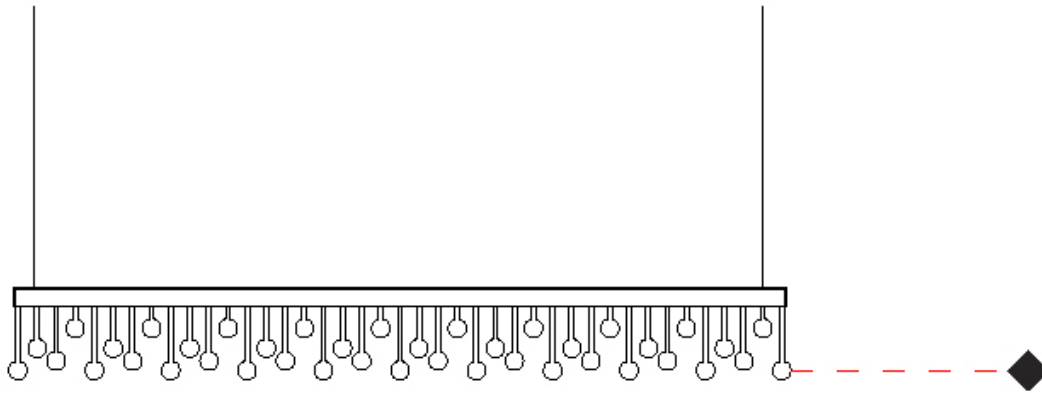

MELODY SUSPENSION

D101737

PROJECT

TYPE

SPECIFIER

QUANTITY

DATE

D